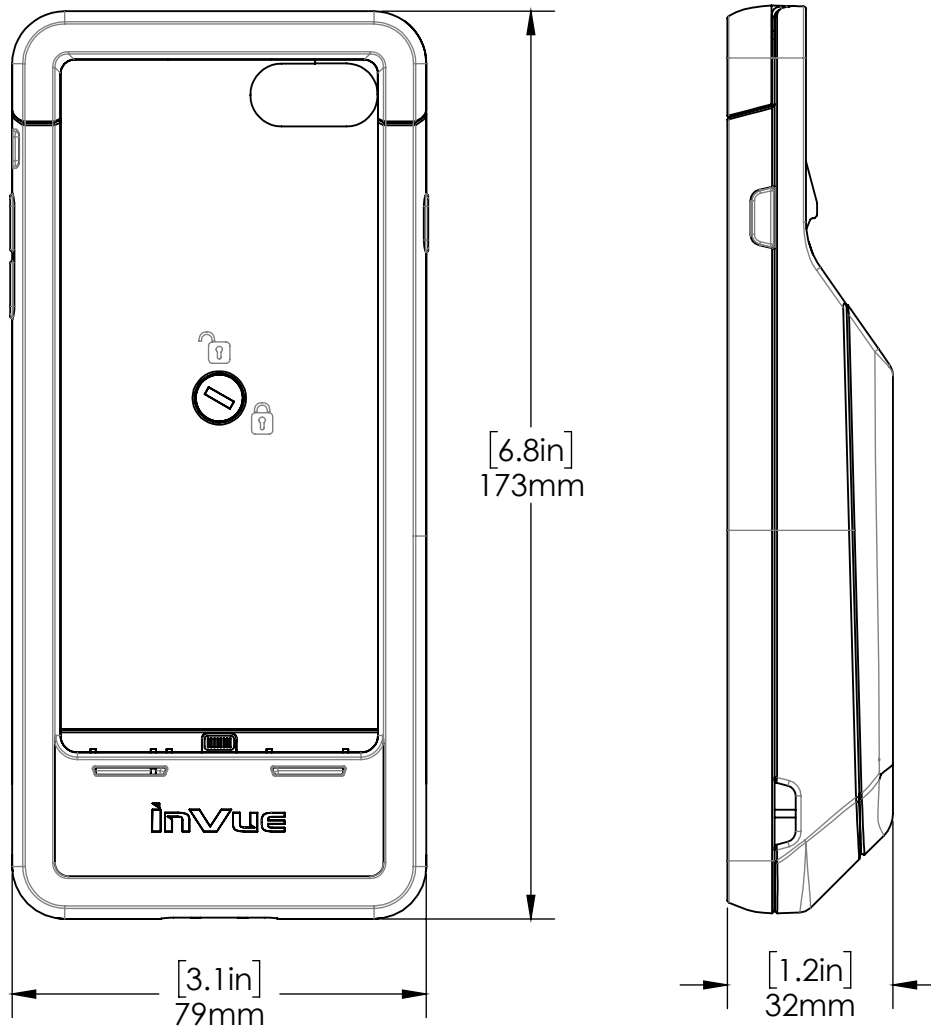

NE360 / Technical Specifications

SPECIFICATIONS

Handheld case, iPhone 7/8 with ingenico Moby 8500 (CT3044):