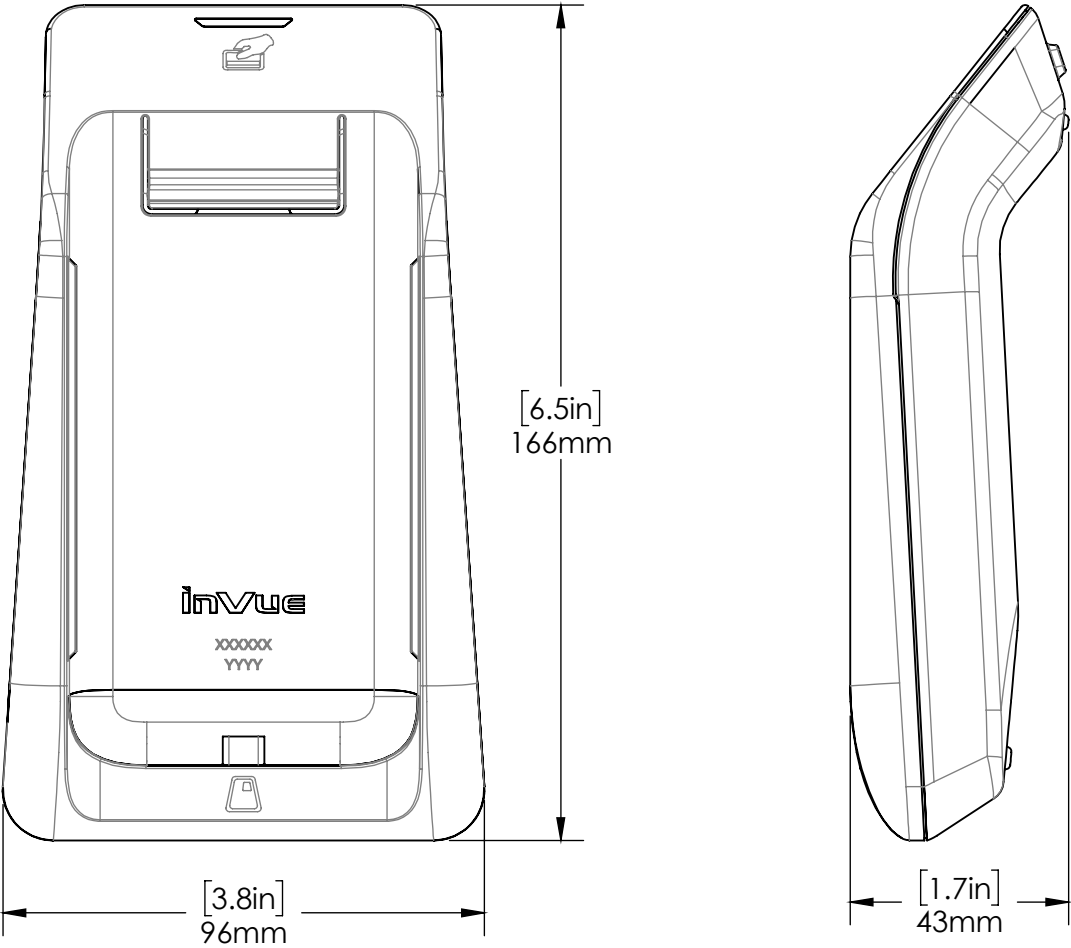

NE360 / Technical Specifications

SPECIFICATIONS

Verifone E285 cradle (CT3002)

NE360 / Technical Specifications

SPECIFICATIONS

Payment center stand, swivel, tablet adapter (CT3003):

Payment center HUB: 3 USBA, 1 USB C, 1 Ethernet (CT3005):

SPECIFICATIONS

Payment center tablet case Apple iPad 10.2 (CT3008):

Payment center tablet adapter USB-C cable with guide and cap (CT3011):

NE360 / Technical Specifications

SPECIFICATIONS

Payment center tablet adapter Lightning cable with guide and cap (CT3012):

Payment Device Cradle counter/wall dock (CT3020):

NE360 / Technical Specifications

SPECIFICATIONS

Tablet case, Samsung Tab A 8 T38x with Verifone E285 (CT3025):

Handheld case, iPhone 7/8 with Verifone E285 (CT3043):