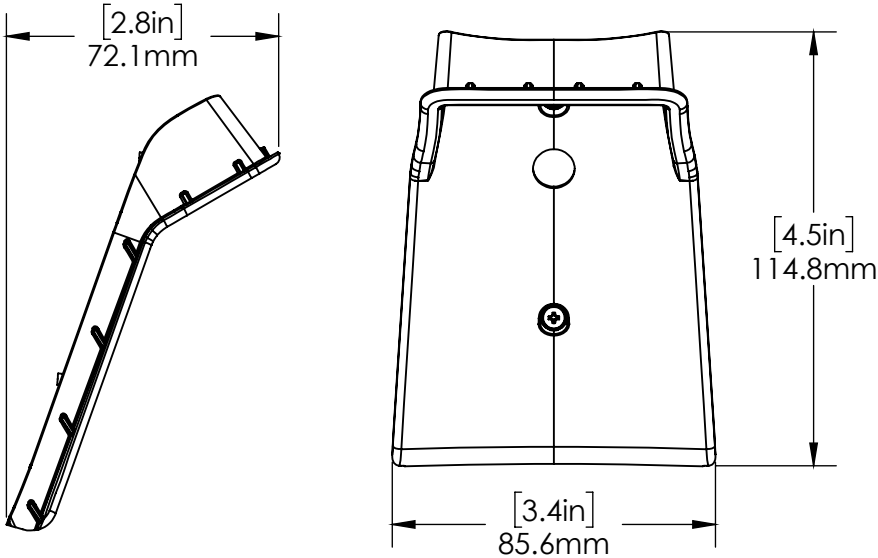

NE360 / Technical Specifications

SPECIFICATIONS

mPOS case counter mount for single position charger (CT3053):

mPOS Tablet Case Handstrap (CT3064):

NE360 / Technical Specifications

SPECIFICATIONS

NE360 Payment Center Cradle Lock (CT3073):