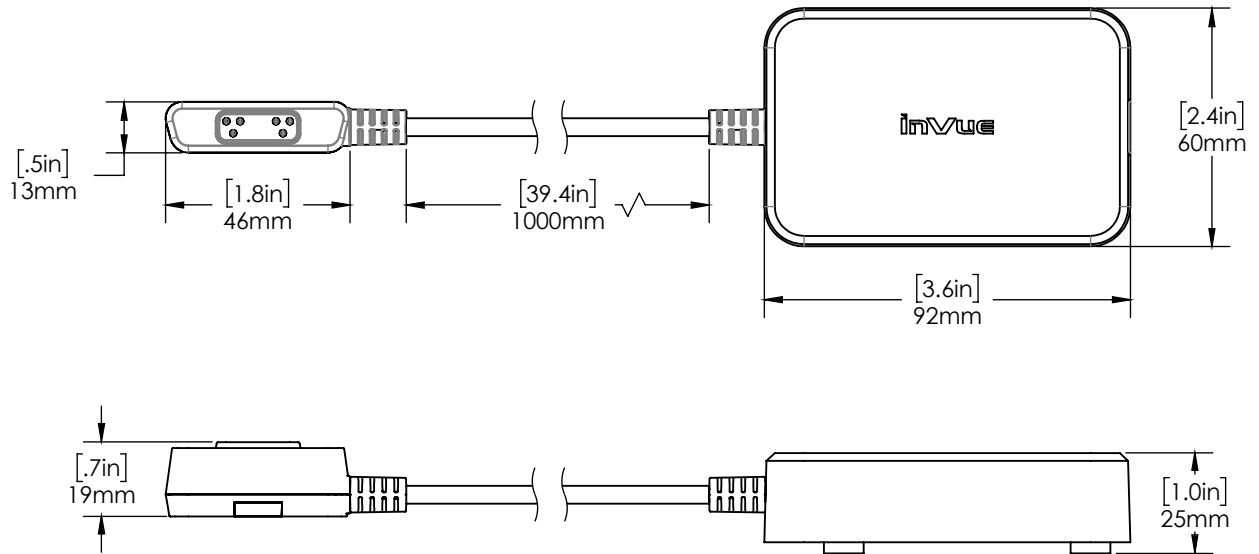

NE360 / Technical Specifications

SPECIFICATIONS

mPOS case single charger (CT3051):