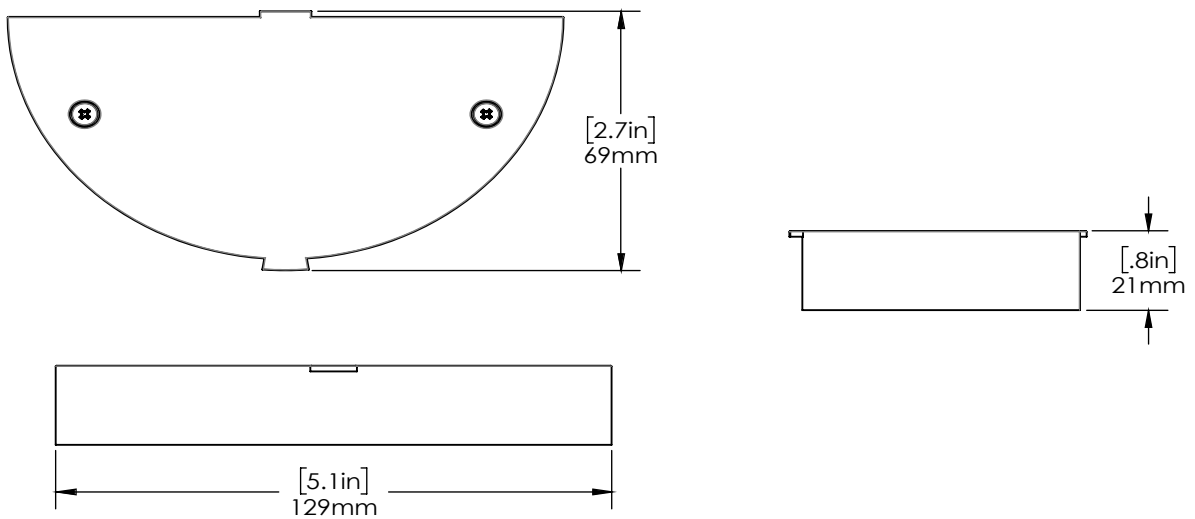

NE360 / Technical Specifications

SPECIFICATIONS

Verifone E285 cradle (CT3002)

NE360 / Technical Specifications

SPECIFICATIONS

Payment center stand, swivel, tablet adapter (CT3003):

Payment center HUB: 3 USBA, 1 USB C, 1 Ethernet (CT3005):

SPECIFICATIONS

Payment center tablet case Apple iPad 10.2 (CT3008):

Payment center tablet adapter USB-C cable with guide and cap (CT3011):

NE360 / Technical Specifications

SPECIFICATIONS

Payment center tablet adapter Lightning cable with guide and cap (CT3012):

Payment Device Cradle counter/wall dock (CT3020):

NE360 / Technical Specifications

SPECIFICATIONS

Tablet case, Samsung Tab A 8 T38x with Verifone E285 (CT3025):

Handheld case, iPhone 7/8 with Verifone E285 (CT3043):