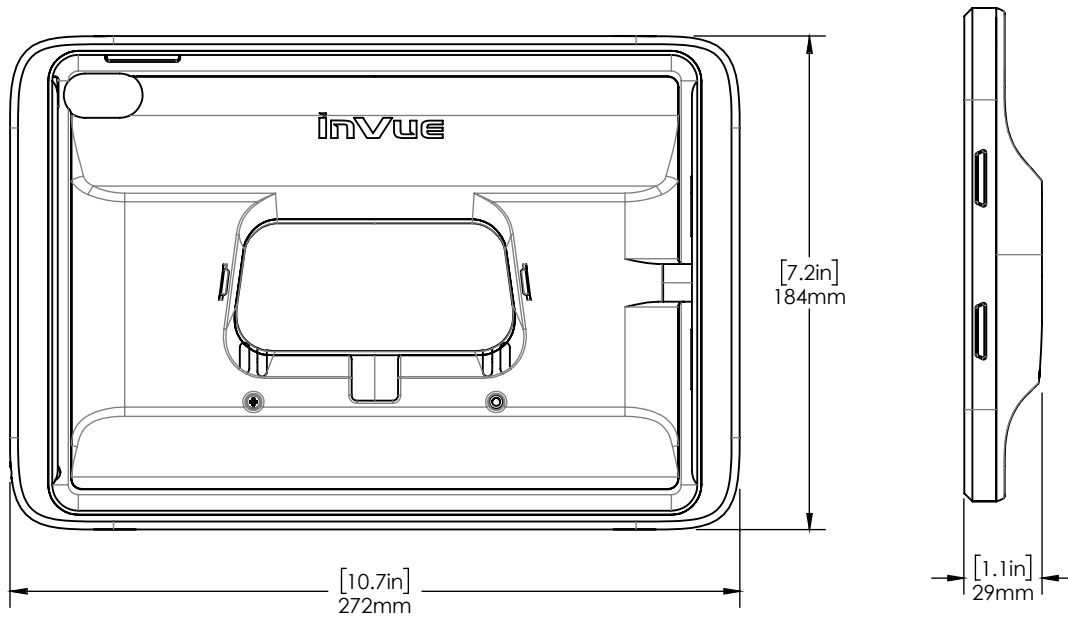

NE360 / Technical Specifications

SPECIFICATIONS

Verifone E285 cradle (CT3002)

NE360 / Technical Specifications

SPECIFICATIONS

Payment center stand, swivel, tablet adapter (CT3003):

Payment center HUB: 3 USBA, 1 USB C, 1 Ethernet (CT3005):

SPECIFICATIONS

Payment center tablet case Apple iPad 10.2 (CT3008):

Payment center tablet adapter USB-C cable with guide and cap (CT3011):

NE360 / Technical Specifications

SPECIFICATIONS

Payment center tablet adapter Lightning cable with guide and cap (CT3012):

Payment Device Cradle counter/wall dock (CT3020):

NE360 / Technical Specifications

SPECIFICATIONS

Tablet case, Samsung Tab A 8 T38x with Verifone E285 (CT3025):

Handheld case, iPhone 7/8 with Verifone E285 (CT3043):