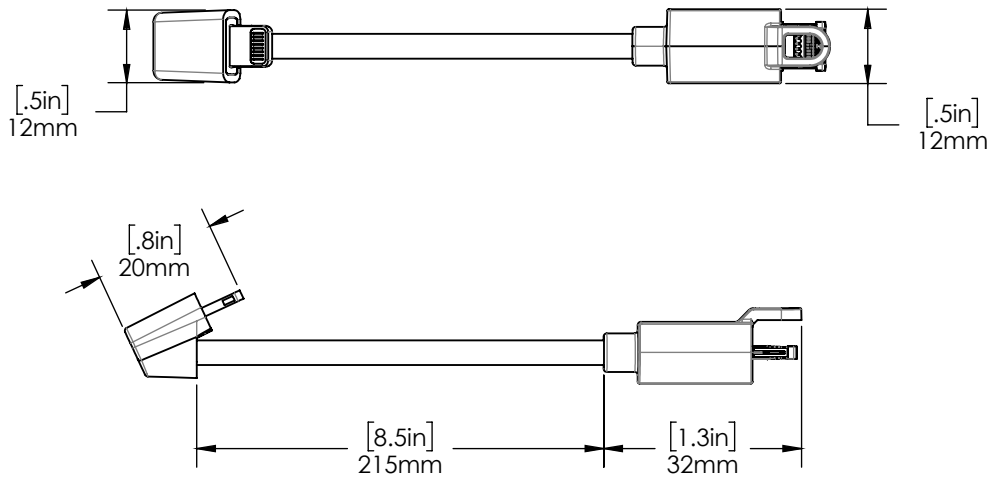

NE360 / Technical Specifications

SPECIFICATIONS

Verifone E285 cradle (CT3002)

NE360 / Technical Specifications

SPECIFICATIONS

Payment center stand, swivel, tablet adapter (CT3003):

Payment center HUB: 3 USBA, 1 USB C, 1 Ethernet (CT3005):

SPECIFICATIONS

Payment center tablet case Apple iPad 10.2 (CT3008):

Payment center tablet adapter USB-C cable with guide and cap (CT3011):

NE360 / Technical Specifications

SPECIFICATIONS

Payment center tablet adapter Lightning cable with guide and cap (CT3012):

Payment Device Cradle counter/wall dock (CT3020):

NE360 / Technical Specifications

SPECIFICATIONS

Tablet case, Samsung Tab A 8 T38x with Verifone E285 (CT3025):

Handheld case, iPhone 7/8 with Verifone E285 (CT3043):