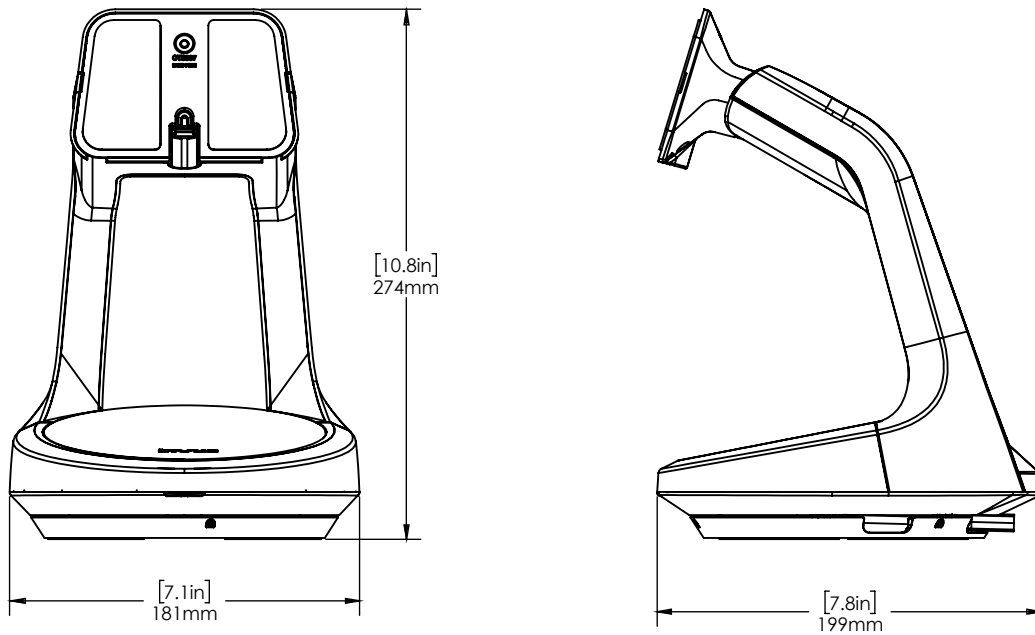

NE360 / Technical Specifications

SPECIFICATIONS

Verifone E285 cradle (CT3002)

NE360 / Technical Specifications

SPECIFICATIONS

Payment center stand, swivel, tablet adapter (CT3003):

Payment center HUB: 3 USBA, 1 USB C, 1 Ethernet (CT3005):

SPECIFICATIONS

Payment center tablet case Apple iPad 10.2 (CT3008):

Payment center tablet adapter USB-C cable with guide and cap (CT3011):

NE360 / Technical Specifications

SPECIFICATIONS

Payment center tablet adapter Lightning cable with guide and cap (CT3012):

Payment Device Cradle counter/wall dock (CT3020):

NE360 / Technical Specifications

SPECIFICATIONS

Tablet case, Samsung Tab A 8 T38x with Verifone E285 (CT3025):

Handheld case, iPhone 7/8 with Verifone E285 (CT3043):