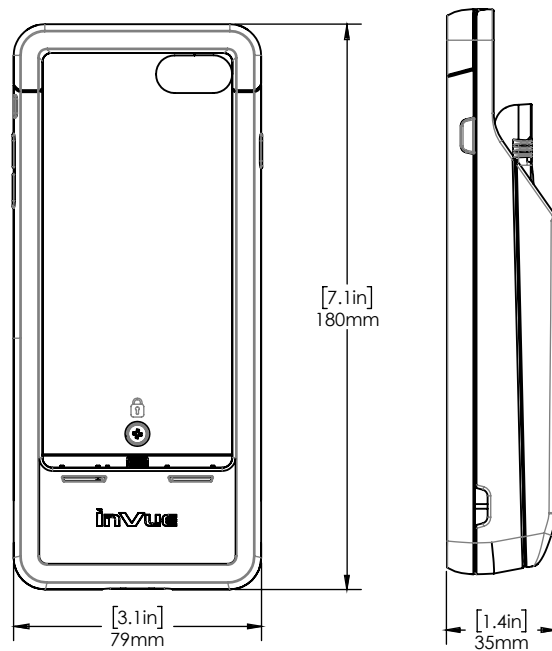

NE360 / Technical Specifications

SPECIFICATIONS

Verifone E285 cradle (CT3002)

NE360 / Technical Specifications

SPECIFICATIONS

Payment center stand, swivel, tablet adapter (CT3003):

Payment center HUB: 3 USBA, 1 USB C, 1 Ethernet (CT3005):

Payment Device Cradle counter/wall dock (CT3020):

NE360 / Technical Specifications

SPECIFICATIONS

Tablet case, Samsung Tab A 8 T38x with Verifone E285 (CT3025):

Handheld case, iPhone 7/8 with Verifone E285 (CT3043):