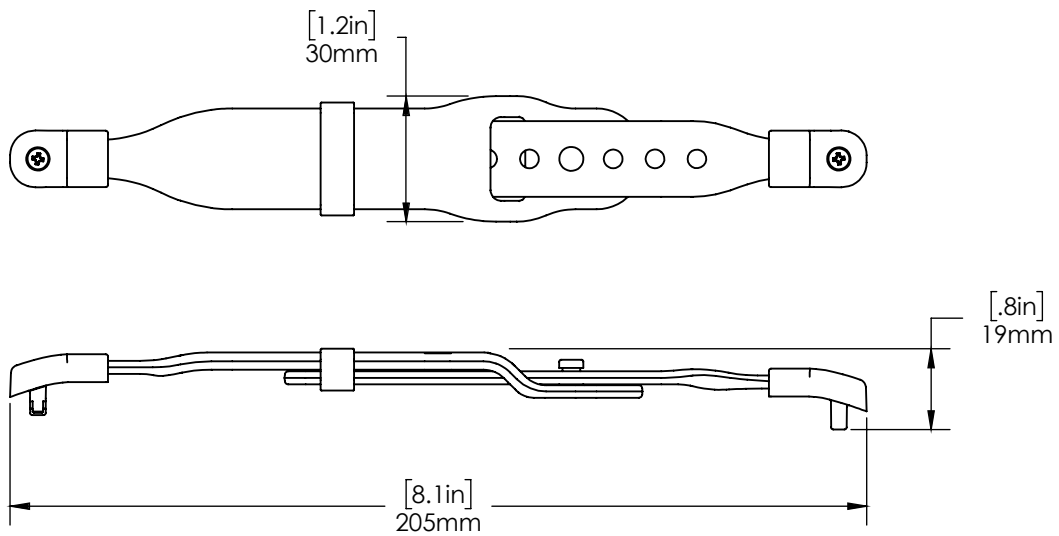

mPOS Tablet Case Handstrap (CT3064):