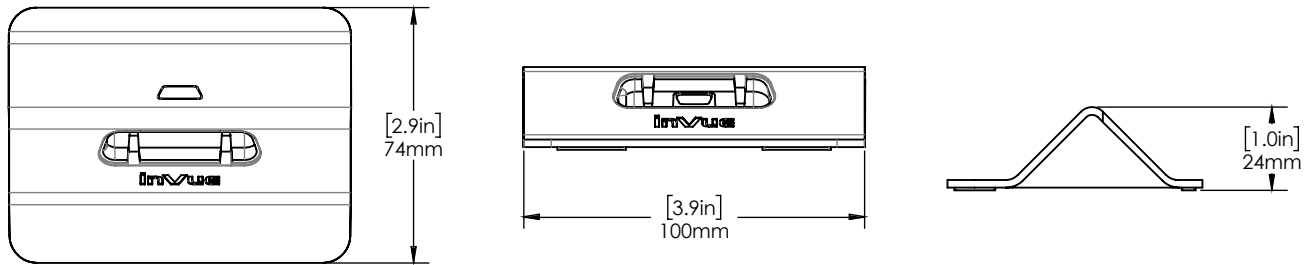

NE360 / Technical Specifications

SPECIFICATIONS

mPOS case counter mount for single position charger (CT3053):