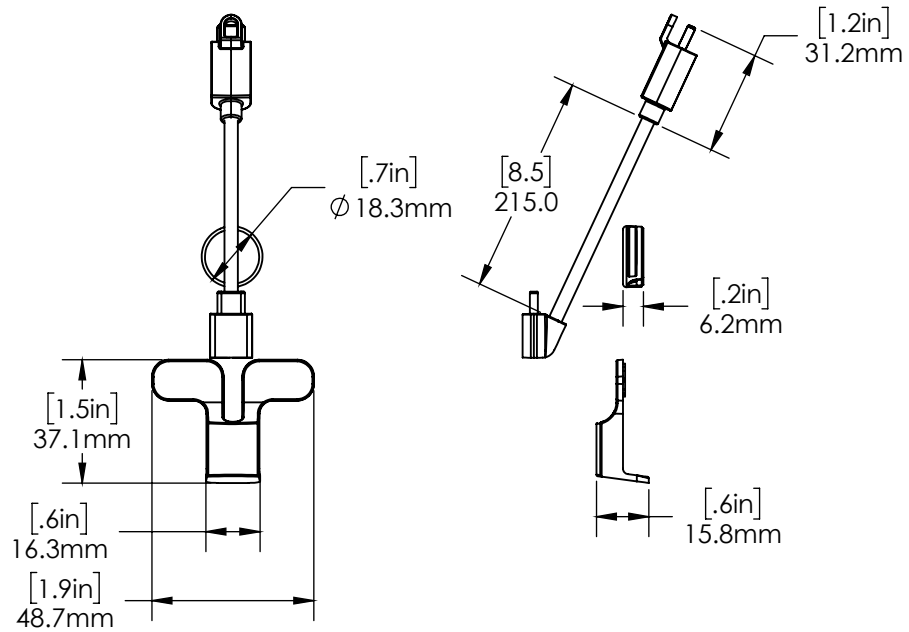

NE360 / Technical Specifications

SPECIFICATIONS

Verifone E285 cradle (CT3002)

NE360 / Technical Specifications

SPECIFICATIONS

Payment center stand, swivel, tablet adapter (CT3003):

Payment center HUB: 3 USBA, 1 USB C, 1 Ethernet (CT3005):

SPECIFICATIONS

Payment center tablet case Apple iPad 10.2 (CT3008):

Payment center tablet adapter USB-C cable with guide and cap (CT3011):

NE360 / Technical Specifications

SPECIFICATIONS

Payment center tablet adapter Lightning cable with guide and cap (CT3012):

Payment Device Cradle counter/wall dock (CT3020):

NE360 / Technical Specifications

SPECIFICATIONS

Tablet case, Samsung Tab A 8 T38x with Verifone E285 (CT3025):

Handheld case, iPhone 7/8 with Verifone E285 (CT3043):