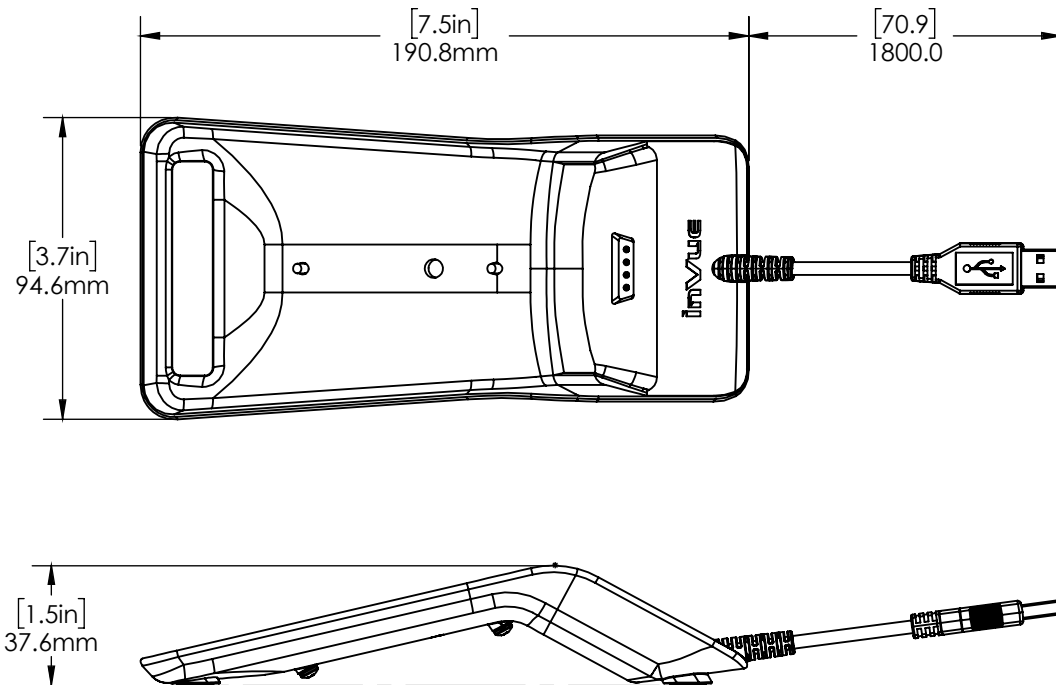

NE360 / Technical Specifications

SPECIFICATIONS

Verifone E285 cradle (CT3002)

NE360 / Technical Specifications

SPECIFICATIONS

Payment center stand, swivel, tablet adapter (CT3003):

Payment center HUB: 3 USBA, 1 USB C, 1 Ethernet (CT3005):

Payment Device Cradle counter/wall dock (CT3020):

NE360 / Technical Specifications

SPECIFICATIONS

Tablet case, Samsung Tab A 8 T38x with Verifone E285 (CT3025):

Handheld case, iPhone 7/8 with Verifone E285 (CT3043):