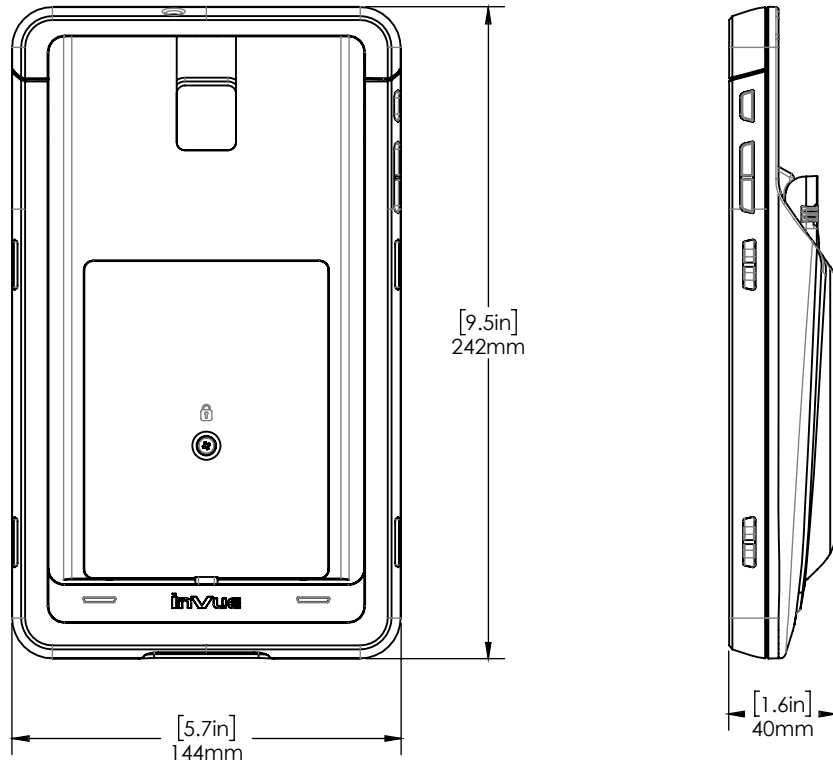

NE360 / Technical Specifications

SPECIFICATIONS

Verifone E285 cradle (CT3002)

NE360 / Technical Specifications

SPECIFICATIONS

Payment center stand, swivel, tablet adapter (CT3003):

Payment center HUB: 3 USBA, 1 USB C, 1 Ethernet (CT3005):

SPECIFICATIONS

Payment center tablet case Apple iPad 10.2 (CT3008):

Payment center tablet adapter USB-C cable with guide and cap (CT3011):

NE360 / Technical Specifications

SPECIFICATIONS

Payment center tablet adapter Lightning cable with guide and cap (CT3012):

Payment Device Cradle counter/wall dock (CT3020):

NE360 / Technical Specifications

SPECIFICATIONS

Tablet case, Samsung Tab A 8 T38x with Verifone E285 (CT3025):

Handheld case, iPhone 7/8 with Verifone E285 (CT3043):