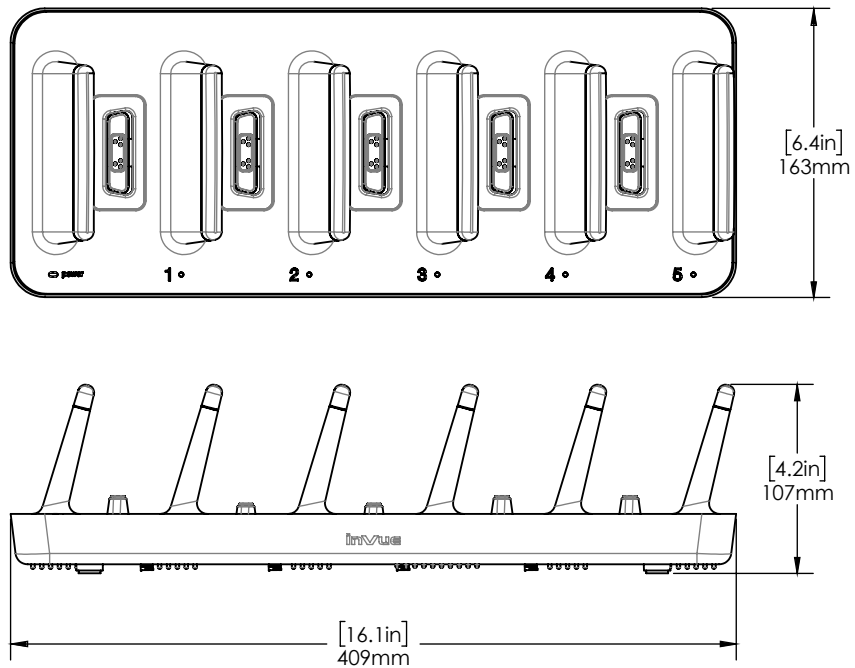

mPOS case 5up gang charger (CT3052):