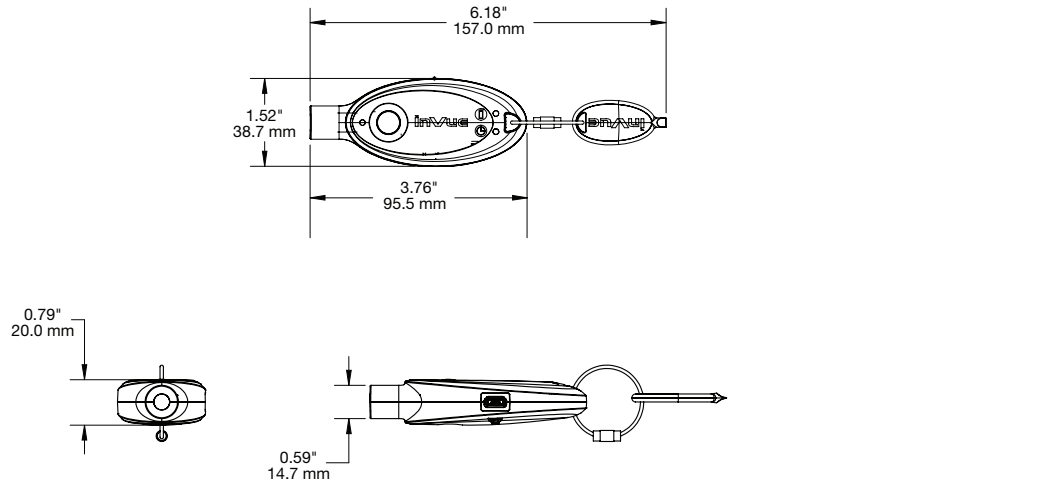

When the IR3 Key is paired with Access Manager it enables store zoning, key authorization and employee usage tracking. Employee use can be traced and reviewed making each employee accountable for their daily activity. Access Manager is the only system that helps you control external and internal theft! Access Manager works with all Smart Locks, Series 1060 and 1560 PODs, HS400 high security solution and the CT300 commercial tablet solution.

IR ECOSYSTEM™

The IR3 Key is part of the exclusive InVue IR Ecosystem™, a storewide single key solution that improves customer service, increases sales and provides high theft protection.

IR3 Key

SPECIFICATIONS

IR3 Key (AK4400) and IR3 Sounder Key (AK4400-S):

IR3 Key Cover (AK4482):

SPECIFICATIONS

IR3 Key Charger (AK4408):

PRODUCT ORDERING

ORDER CODE	DESCRIPTION	QTY.
AK4400	IR3 Key	25
AK4400-S	IR3 Sounder Key	25
AK4482	IR3 Key Cover	25
AK4408	IR3 Key Charger	16
PS515-US	Power Supply - US	32
PS515-EU	Power Supply - EU	
PS515-UK	Power Supply - UK	
PS515-AUS	Power Supply - AUS	
PS515-JPN	Power Supply - JPN	

The IR3 Key is compatible with Access Manager to help you control external and internal theft. Access Manager allows individualized associate access to InVue devices through store zoning and maintains a log of associate InVue device interactions for auditing of suspicious activity.