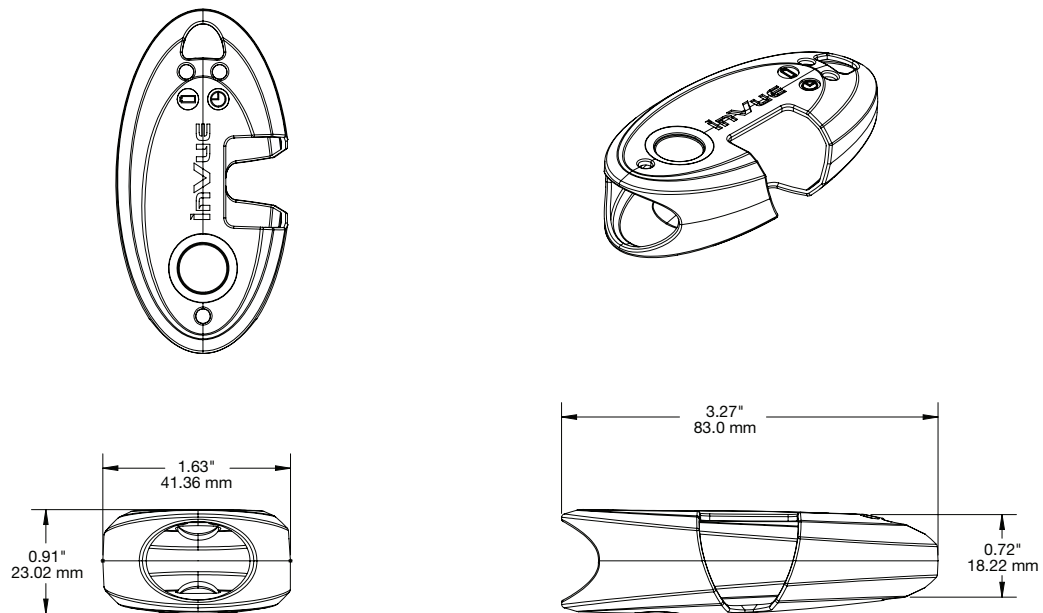

IR3 Key (AK4400) and IR3 Sounder Key (AK4400-S):

IR3 Key Cover (AK4482):

SPECIFICATIONS

IR3 Key Charger (AK4408):

PRODUCT ORDERING

ORDER CODE	DESCRIPTION	QTY.
AK4400	IR3 Key	25
AK4400-S	IR3 Sounder Key	25
AK4482	IR3 Key Cover	25
AK4408	IR3 Key Charger	16
PS515-US	Power Supply - US	32
PS515-EU	Power Supply - EU	
PS515-UK	Power Supply - UK	
PS515-AUS	Power Supply - AUS	
PS515-JPN	Power Supply - JPN	