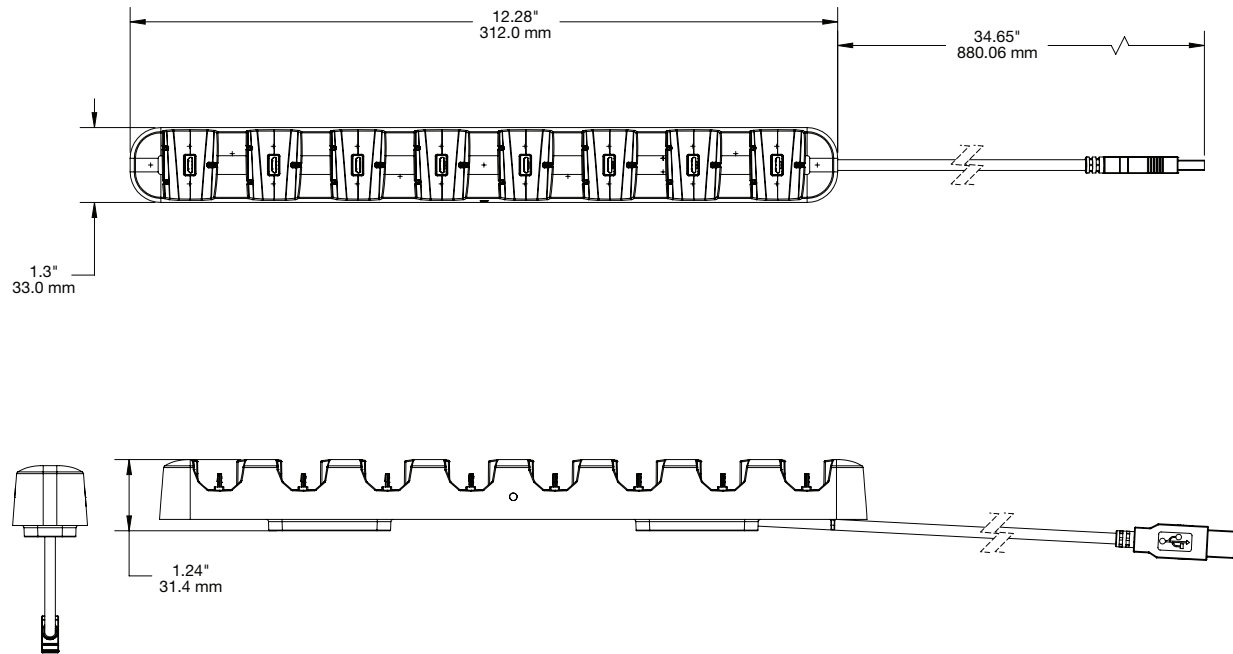

IR3 Key (AK4400) and IR3 Sounder Key (AK4400-S):

IR3 Key Cover (AK4482):

SPECIFICATIONS

IR3 Key Charger (AK4408):

PRODUCT ORDERING

ORDER CODE	DESCRIPTION	QTY.
AK4400	IR3 Key	25
AK4400-S	IR3 Sounder Key	25
AK4482	IR3 Key Cover	25
AK4408	IR3 Key Charger	16
PS515-US	Power Supply - US	32
PS515-EU	Power Supply - EU	
PS515-UK	Power Supply - UK	
PS515-AUS	Power Supply - AUS	
PS515-JPN	Power Supply - JPN	