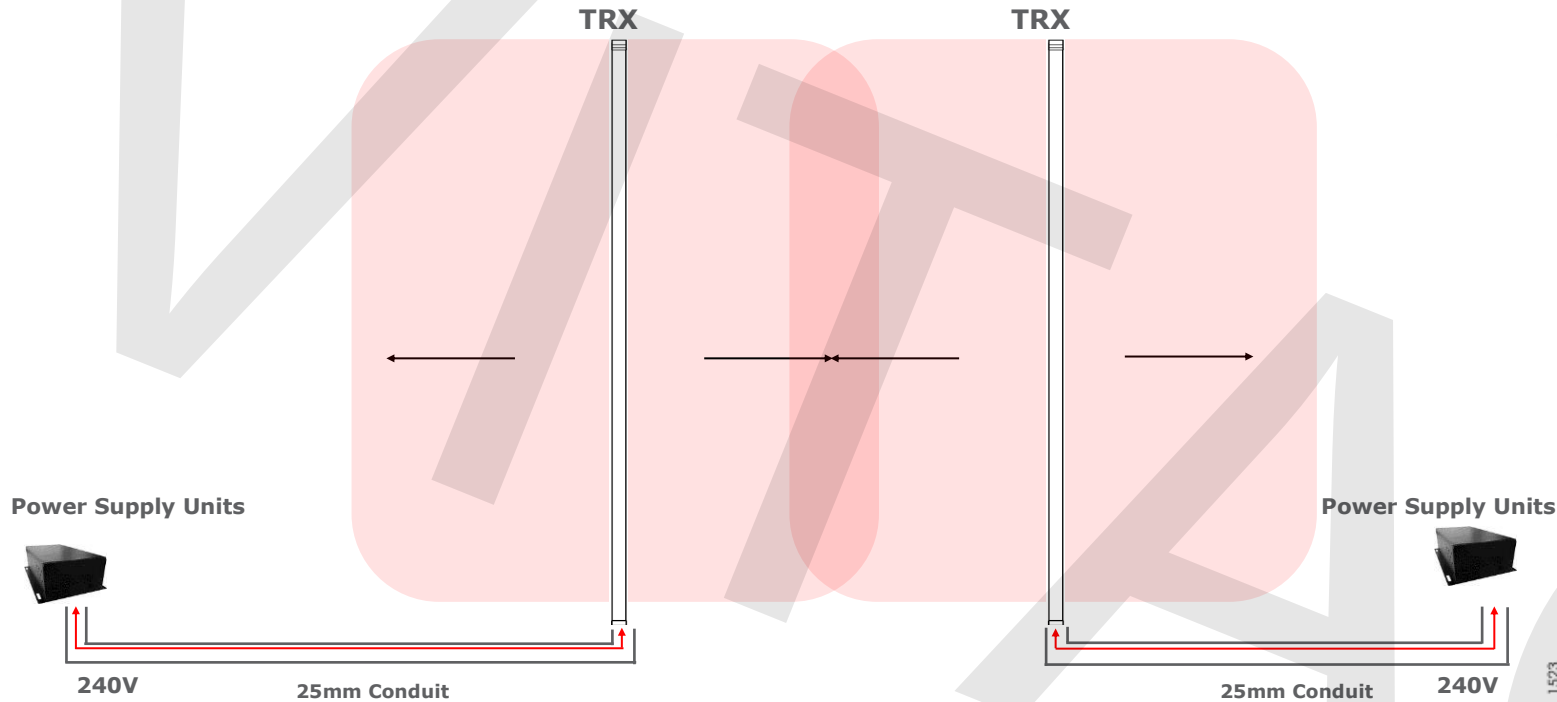

Modus AM30 Nuda Dual (2 x Transceiver)- Separate System Requirements

Tel 1300 551 662
Fax 1300 551 649
Email info@vitag.com.au
Website www.vitag.com.au

Power Cable, Supplied

Additional Pedestals may be added in same configuration