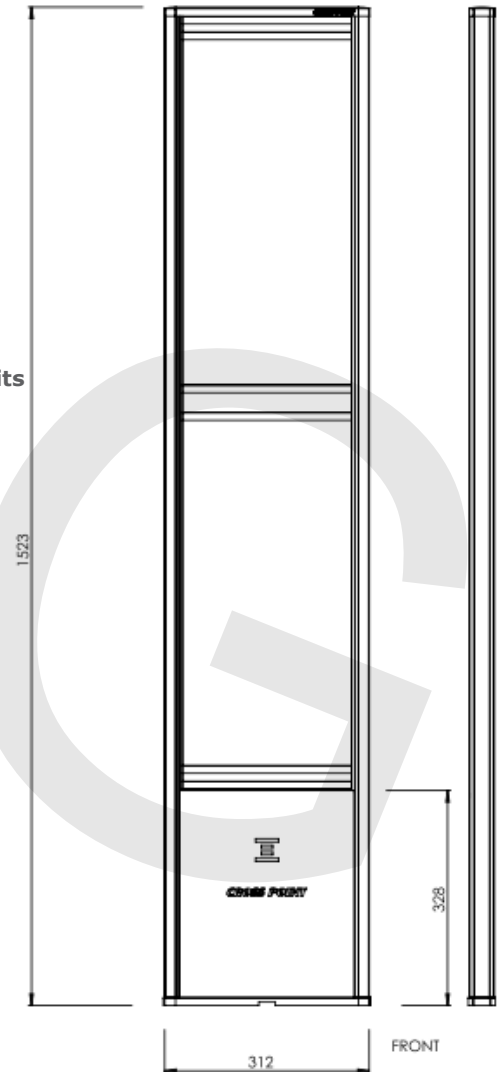

Modus AM30 Nuda Dual (2 x Transceiver)- Separate System Requirements

Tel 1300 551 662
 Fax 1300 551 649
 Email info@vitag.com.au
 Website www.vitag.com.au

Power Cable, Supplied

Additional Pedestals may be added in same configuration

Modus AM30 Nuda Transceiver-PSU:

CP2101-6423-5100

Power Supply:

210mm x 172mm x 70mm

Pedestal spacing is dependent on Tags/Labels to be used - refer to consultant

Builder - Provide single 25mm Conduit in floor chase from Power Supply to each Pedestal.