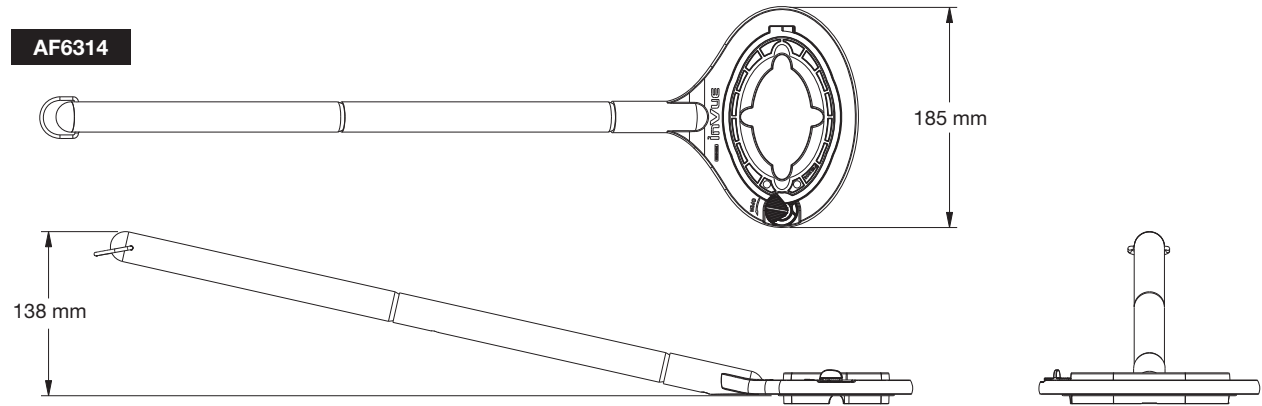

secure displays

security inspired by innovation

POD Multi-Tool & Removal Tool

Exclusively designed to quickly and easily service and remove InVue POD installations

Multi-Tool

- Multi-tool comes with multiple tool bits including:
 - 2 Phillips tips, 1 flathead tip, 1 small security torx tip,
 - 1 large security torx tip, and 1 sensor removal tip
- All tips store within multi-tool handle for maximum convenience
- Rugged design and construction for years of service

Removal-Tool

- POD removal tool has an adjustable handle
- POD removal tool removes all InVue Series PODs – Series 900, Series 1000, Zips! and the LTO900
- Rugged frame with high strength polymer base plates that all store on-board tool for convenience and years of service

inVUE
SECURITY PRODUCTS™

invuesecurity.com
©2009 InVue Security Products

base and unit dimensions

InVue POD Removal Tool easily removes all InVue PODS – Series 900, Series 1000, Zips! and LTO900. Just use the proper gold insert plate, slide over the display position and twist.

Locate ziptie slot

Insert Sensor Removal Tool

Holding merchandise vertically, pull down on handle to release sensor

product ordering

| ORDER CODE | DESCRIPTION | EXTERNAL DIM. (L x W x D) | CARTON QTY. | CARTON WT. |
|------------|------------------|---|-------------|---------------------|
| AF6313 | MultiTool | 7.5" L x 1.3" W x 1.3" D (19.05cm L x 3.18cm W x 3.18cm D) | 1 | 0.34 lbs (155 g) |
| AF6314 | POD Removal Tool | 12.0" L x 7.7" W x 2.4" D (30.48cm L x 19.68cm W x 6.03cm D) | 1 | 1.92 lbs (872 g) |