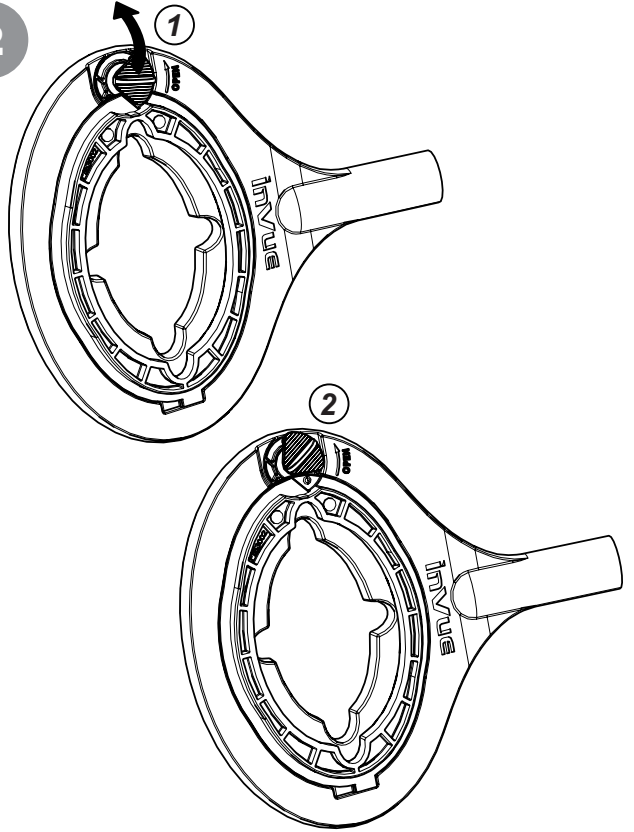

AF6314 – POD Removal Tool

GETTING STARTED

1

2

3

4

REMOVING SECURITY PRODUCT

5

No Insert

Removes Products:
 AF7006
 AF7015
 HC7007
 HC7017
 HC7018
 HC7006
 HC7015

Insert A

Removes Products:
 AF4000
 AF7008
 AF7007
 AF7017
 AF7018

Insert B

Removes Products:
 EM3201
 EM3202
 EM3207
 EM3211
 EM6201

Insert C

Removes Products:
 LTO4900

6

No Insert

Insert A

Insert B

Insert C

REMOVING SECURITY PRODUCT

7

To remove, push handle in either direction.

No Insert

Insert A

Insert B

Insert C