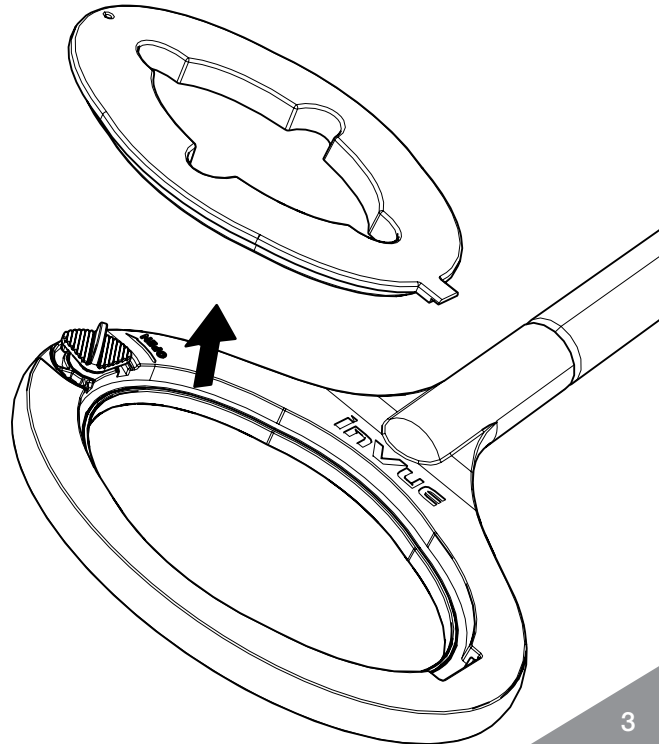

AF6314 – POD Removal Tool

GETTING STARTED

1

2

3

4

REMOVING SECURITY PRODUCT

5

No Insert

Removes Products:
 AF7006
 AF7015
 HC7007
 HC7017
 HC7018
 HC7006
 HC7015

Insert A

Removes Products:
 AF4000
 AF7008
 AF7007
 AF7017
 AF7018

Insert B

Removes Products:
 EM3201
 EM3202
 EM3207
 EM3211
 EM6201

Insert C

Removes Products:
 LTO4900

6

No Insert

Insert A

Insert B

Insert C

REMOVING SECURITY PRODUCT

7

To remove, push handle in either direction.

No Insert

Insert A

Insert B

Insert C