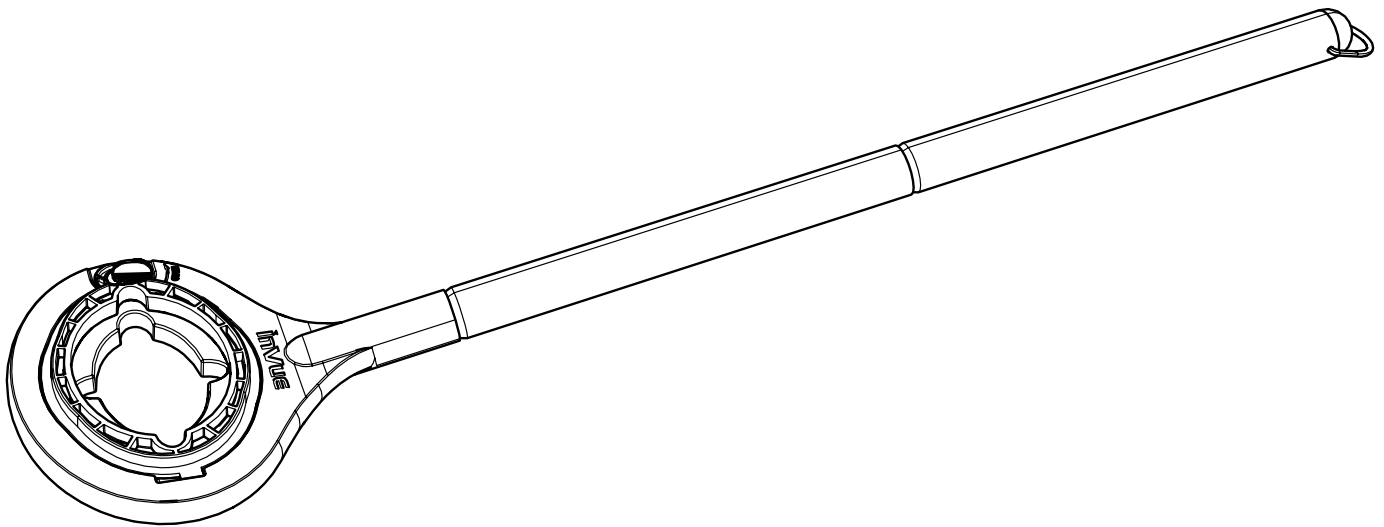

AF6314 – POD Removal Tool

GETTING STARTED

1

2

3

4

REMOVING SECURITY PRODUCT

5

No Insert

Removes Products:
 AF7006
 AF7015
 HC7007
 HC7017
 HC7018
 HC7006
 HC7015

Insert A

Removes Products:
 AF4000
 AF7008
 AF7007
 AF7017
 AF7018

Insert B

Removes Products:
 EM3201
 EM3202
 EM3207
 EM3211
 EM6201

Insert C

Removes Products:
 LTO4900

6

No Insert

Insert A

Insert B

Insert C

REMOVING SECURITY PRODUCT