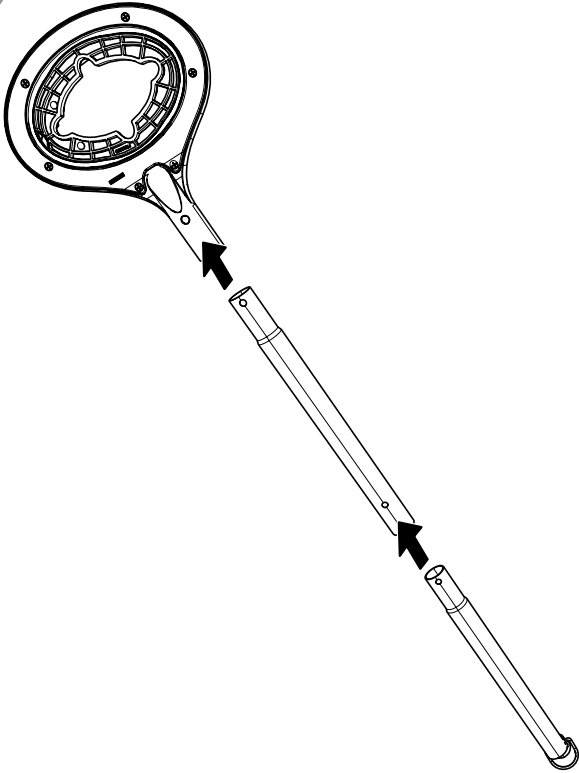

AF6314 – POD Removal Tool

GETTING STARTED

1

2

3

4

REMOVING SECURITY PRODUCT

5

No Insert

Removes Products:
 AF7006
 AF7015
 HC7007
 HC7017
 HC7018
 HC7006
 HC7015

Insert A

Removes Products:
 AF4000
 AF7008
 AF7007
 AF7017
 AF7018

Insert B

Removes Products:
 EM3201
 EM3202
 EM3207
 EM3211
 EM6201

Insert C

Removes Products:
 LTO4900

6

No Insert

Insert A

Insert B

Insert C

REMOVING SECURITY PRODUCT

7

To remove, push handle in either direction.

No Insert

Insert A

Insert B

Insert C