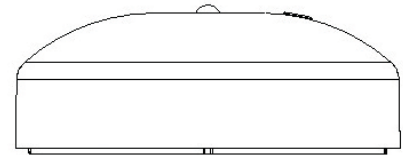

NEW ZEALAND

Vitag Security Solutions  
Ph: 0800 736 352  
info@vitag.co.nz  
www.vitag.co.nz

**BASE DIMENSIONS**

*key fob*

*programming station*

**UNIT DIMENSIONS**

*key fob*

*programming station*