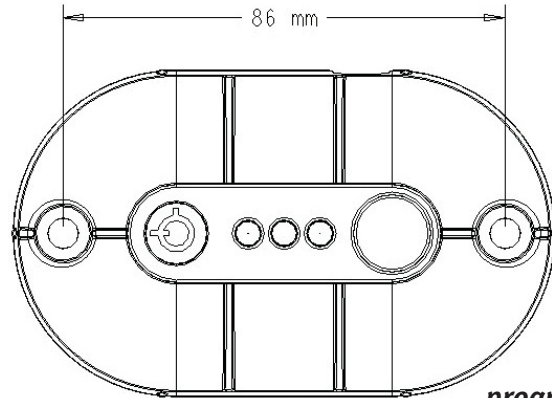

NEW ZEALAND

Vitag Security Solutions  
Ph: 0800 736 352  
info@vitag.co.nz  
www.vitag.co.nz

**BASE DIMENSIONS**

*key fob*

*programming station*

**UNIT DIMENSIONS**

*key fob*

*programming station*

ORDER CODE	DESCRIPTION	EXTERNAL DIM. (L x W x D)	CARTON QTY.	CARTON WT.
AF4401	Programming Station	1.00"L x 4.35"W x 2.70"D (2.54 cmL x 11.05 cmW x 6.86 cmD)	1	0.28 lbs (0.13 kg)
AF4413	Key Fob	1.90"L x 0.94"W x 0.58"D (4.83 cmL x 2.39 cmW x 1.47 cmD)	1	0.05 lbs (0.02 kg)
AF4402	Power Supply - USA*	N/A	1	0.45 lbs (0.20 kg)
AF4403	Power Supply - United Kingdom*	N/A	1	0.45 lbs (0.20 kg)
AF4404	Power Supply - Australia*	N/A	1	0.45 lbs (0.20 kg)
AF4405	Power Supply - Europe*	N/A	1	0.45 lbs (0.20 kg)