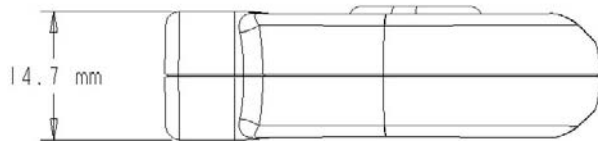

NEW ZEALAND

Vitag Security Solutions  
Ph: 0800 736 352  
info@vitag.co.nz  
www.vitag.co.nz

**BASE DIMENSIONS**

*key fob*

*programming station*

**UNIT DIMENSIONS**

*key fob*

*programming station*

ORDER CODE	DESCRIPTION	EXTERNAL DIM. (L x W x D)	CARTON QTY.	CARTON WT.
AF4401	Programming Station	1.00"L x 4.35"W x 2.70"D (2.54 cmL x 11.05 cmW x 6.86 cmD)	1	0.28 lbs (0.13 kg)
AF4413	Key Fob	1.90"L x 0.94"W x 0.58"D (4.83 cmL x 2.39 cmW x 1.47 cmD)	1	0.05 lbs (0.02 kg)
AF4402	Power Supply - USA*	N/A	1	0.45 lbs (0.20 kg)
AF4403	Power Supply - United Kingdom*	N/A	1	0.45 lbs (0.20 kg)
AF4404	Power Supply - Australia*	N/A	1	0.45 lbs (0.20 kg)
AF4405	Power Supply - Europe*	N/A	1	0.45 lbs (0.20 kg)