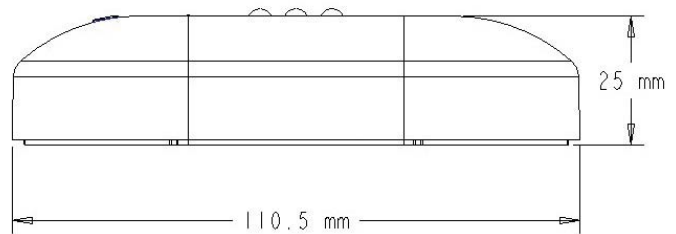

NEW ZEALAND

Vitag Security Solutions  
Ph: 0800 736 352  
info@vitag.co.nz  
www.vitag.co.nz

**BASE DIMENSIONS**

*key fob*

*programming station*

**UNIT DIMENSIONS**

*key fob*

*programming station*

ORDER CODE	DESCRIPTION	EXTERNAL DIM. (L x W x D)	CARTON QTY.	CARTON WT.
AF4401	Programming Station	1.00"L x 4.35"W x 2.70"D (2.54 cmL x 11.05 cmW x 6.86 cmD)	1	0.28 lbs (0.13 kg)
AF4413	Key Fob	1.90"L x 0.94"W x 0.58"D (4.83 cmL x 2.39 cmW x 1.47 cmD)	1	0.05 lbs (0.02 kg)
AF4402	Power Supply - USA*	N/A	1	0.45 lbs (0.20 kg)
AF4403	Power Supply - United Kingdom*	N/A	1	0.45 lbs (0.20 kg)
AF4404	Power Supply - Australia*	N/A	1	0.45 lbs (0.20 kg)
AF4405	Power Supply - Europe*	N/A	1	0.45 lbs (0.20 kg)