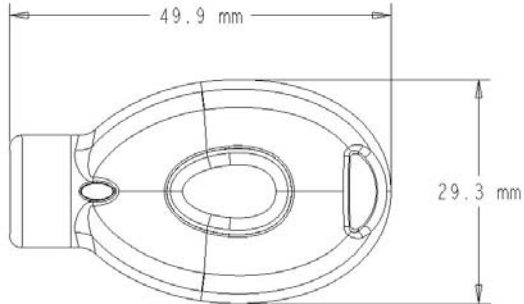

BASE DIMENSIONS

key fob