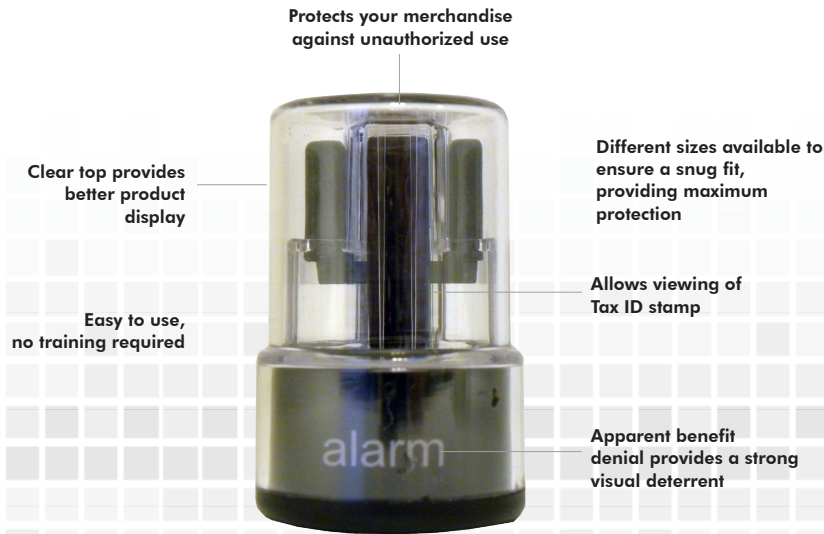

EASy Guardé

Protect your high theft premium wine and spirits — flawlessly

The new S3 EASy Guardé combines the highest level of protection with optimal merchandise aesthetics. A sleek design is perfect for high-end display and maximum merchandising.

Available in AM and RF formats.

show. secure. sell.

Alpha's single key solution to control high-theft

ORDER CODE	SAP CODE	DESCRIPTION	EXTERNAL DIM. (L x W x D)	CARTON QTY.
S3EGBLSMND	9411202	EASy Guardé AM - Small	2.67" L x 1.72 W x 2.35" D 6.78cm H x 4.38cm W x 5.97cm D	50
S3EGBLSMRF	9411203	EASy Guardé RF - Small	2.67" L x 1.72 W x 2.35" D 6.78cm H x 4.38cm W x 5.97cm D	50
S3EGBLLND	TBD	EASy Guardé AM – Large	2.55" L x 1.92" W x 3.23" D (6.48 cmH x 4.87 cmW x 8.21 cmD)	50
S3EGBLLRF	TBD	EASy Guardé RF – Large	2.55" L x 1.92" W x 3.23" D (6.48 cmH x 4.87 cmW x 8.21 cmD)	50